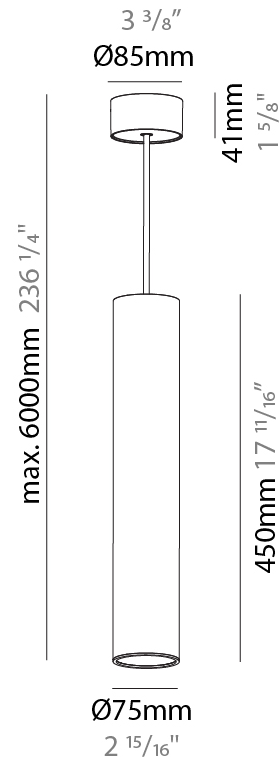

GENERAL

Series: Hangover
Subseries: Hangover Monopoint Surface Canopy
Partner: Prolicht
Division: Architectural
Installation: Suspension
Product Type: Pendant
Mounting Location: Ceiling
Light Distribution: Direct

PHYSICAL

Shape: Cylinder
Diameter (mm): 75
Diameter (in): 2 ¹⁵/₁₆
Height (mm): 450
Height (in): 17 ¹¹/₁₆
Max. Overall Height (mm): 2450
Max. Overall Height (in): 96 ⁷/₁₆
Diffuser: Shine Ring 0-6
Fixture Finish: SSR / BKV / CWI / CRY / HAB / UFT / ITA / RUA / FTG / MYG / LOD / PUS / FRO / FUP / KIA / POP / BLS / SPG / MEY / GOH / CHC / COM / ABZ / JAG / OBR / MOS / ROR
Fixture Material: Aluminum
Cable Details: 2000mm / 6000mmm Cable in White / Black / Orange / Red

ELECTRICAL

Lamp Type: LED (Zhaga Standard)
Input Wattage (W): 20
Total Output Wattage (W): 18.9
Dimming: Non-Dimmable
Driver Included: Yes
Driver Location: Integrated
Driver Type: Constant Current
Driver Class: Class 2
Housing: ENCP3
Input Voltage (V): 120
Constant Current (MA): 500
Upon Request: Remote: 0-10Vdc dimming / Phase dimming 120Vac

LED

Number of LEDs: 1
Color Temperature (°K): 2700 / 3000 / 4000
Max. Delivered Lumen (lm): 1680
CRI: >90 CRI
Efficiency (%): 86
Lamp Life (hrs): 50000

OPTICAL

Reflector: 18 / 36 / 52

RATINGS AND CERTIFICATIONS

Certified By: Certified for North American Standards
IP rating: IP20