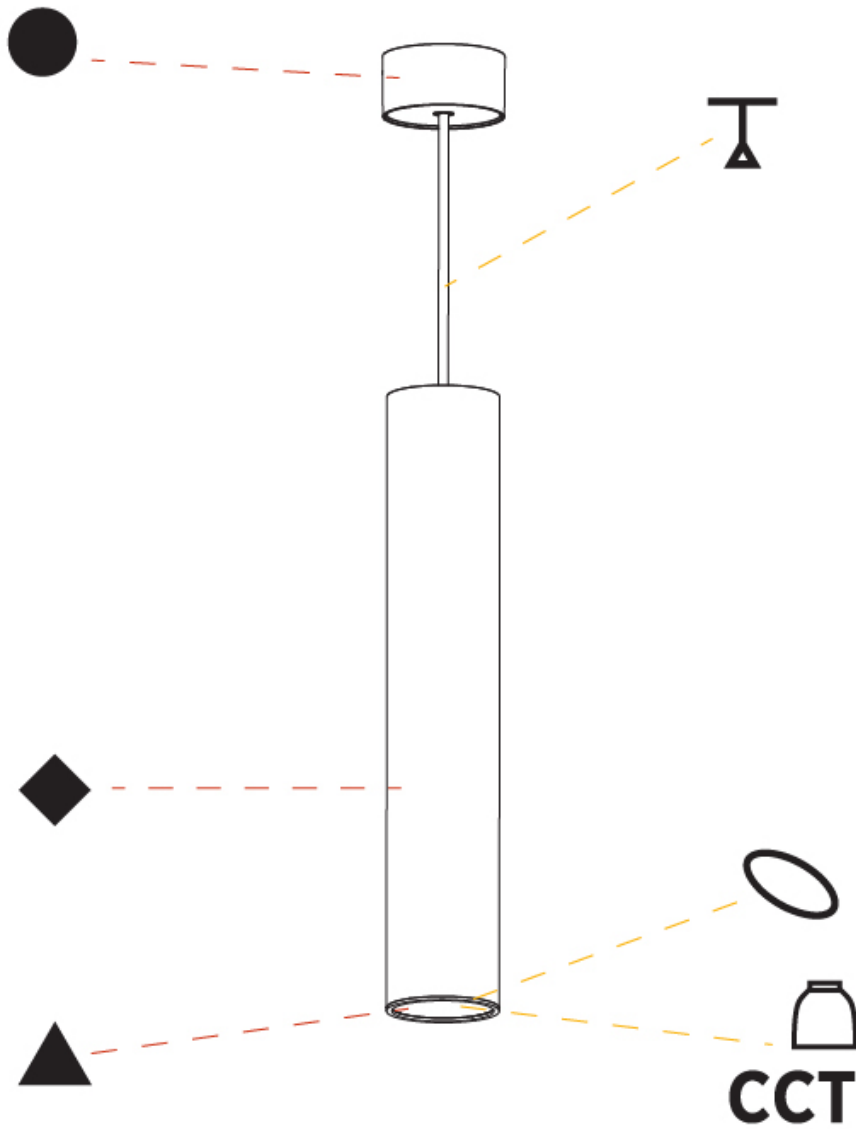

HANGOVER MONOPOINT SURFACE CANOPY SUSPENSION

A300169-

PROJECT	_____
TYPE	_____
SPECIFIER	_____
QUANTITY	_____
DATE	_____

A