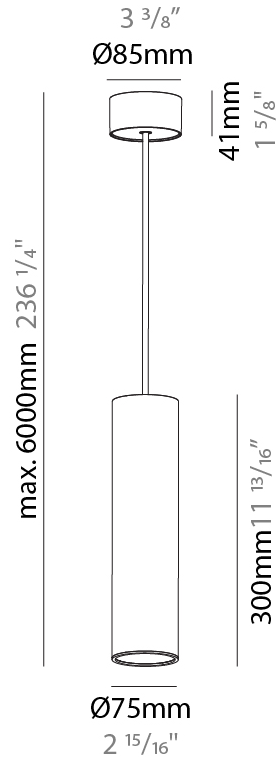

GENERAL

Series: Hangover
Subseries: Hangover Monopoint Surface Canopy
Partner: Prolicht
Division: Architectural
Installation: Suspension
Product Type: Pendant
Mounting Location: Ceiling
Light Distribution: Direct

PHYSICAL

Shape: Cylinder
Diameter (mm): 75
Diameter (in): 2 ¹⁵/₁₆
Height (mm): 300
Height (in): 11 ¹³/₁₆
Max. Overall Height (mm): 2300
Max. Overall Height (in): 90 ⁹/₁₆
Diffuser: Shine Ring 0-6
Fixture Finish: SSR / BKV / CWI / CRY / HAB / UFT / ITA / RUA / FTG / MYG / LOD / PUS / FRO / FUP / KIA / POP / BLS / SPG / MEY / GOH / CHC / COM / ABZ / JAG / OBR / MOS / ROR
Fixture Material: Aluminum
Cable Details: 2000mm / 6000mm Cable in White / Black / Orange / Red

ELECTRICAL

Lamp Type: LED (Zhaga Standard)
Input Wattage (W): 10.9
Total Output Wattage (W): 9
Dimming: Non-Dimmable
Driver Included: Yes
Driver Location: Integrated
Driver Type: Constant Current
Driver Class: Class 2
Housing: ENCP3
Input Voltage (V): 120
Constant Current (mA): 500
Upon Request: Remote: 0-10Vdc dimming / Phase dimming 120Vac

LED

Number of LEDs: 1
Color Temperature (°K): 2700 / 3000 / 4000
Max. Delivered Lumen (lm): 923
CRI: >90 CRI
Efficiency (%): 86
Lamp Life (hrs): 50000

OPTICAL

Reflector: 18 / 36 / 52

RATINGS AND CERTIFICATIONS

Certified By: Certified for North American Standards
IP rating: IP20